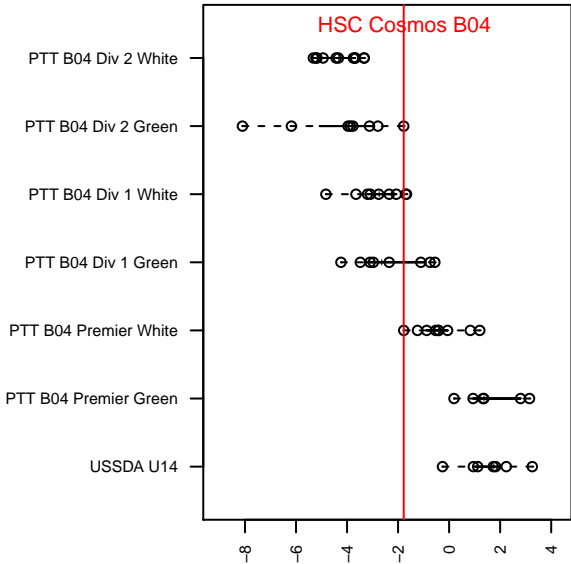

HSC Cosmos B04

Hillsboro SC
 Hillsboro, OR
 B04 total strength=1111
 attack=4.32 defense=2
 fall league = PTT B04 Div 2 Green
 spr league = Spr OYS B04 Div 1 White

alt names used:
 HSC Cosmos
 HILLSBORO COSMOS
 HSC 04B Cosmos
 HSC 04B Cosmos
 HSC 04B Cosmos

Venues played:
 2017 Sounders FC Cup BU14 Bronze
 2017 Summer Slam Silver
 2017 PTT B04 Division 2 Green
 2017 OYS Founders Cup B04
 2017 Spr OYS B04 Division 1 White

HSC Cosmos B04
 Dots are actual minus expected GF (blue circles) and GA (red triangles).
 Blue line is smoothed change in attack strength. Red is smoothed change in defense strength.

**attack and defense variance (black dot)
relative to other teams
and top 10 in region**

**attack and defense rating
relative to others at age
and all opponents in last 13 months**

Performance relative to 13 month average