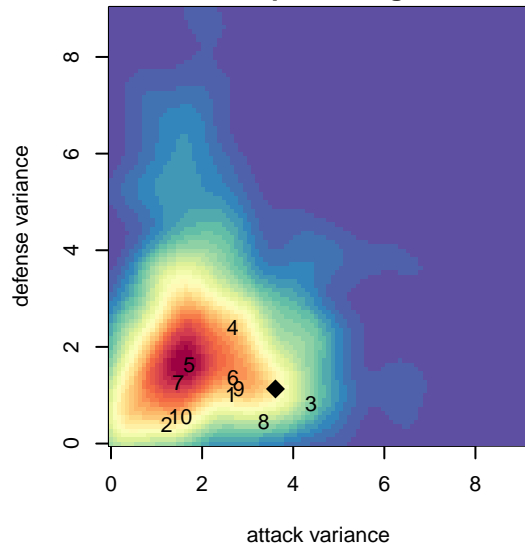

HSC Cosmos B04

Hillsboro SC
 Hillsboro, OR
 B04 total strength=1111
 attack=4.32 defense=2
 fall league = PTT B04 Div 2 Green
 spr league = Spr OYS B04 Div 1 White

alt names used:
 HSC Cosmos
 HILLSBORO COSMOS
 HSC 04B Cosmos
 HSC 04B Cosmos
 HSC 04B Cosmos

Venues played:
 2017 Sounders FC Cup BU14 Bronze
 2017 Summer Slam Silver
 2017 PTT B04 Division 2 Green
 2017 OYS Founders Cup B04
 2017 Spr OYS B04 Division 1 White

HSC Cosmos B04
 Dots are actual minus expected GF (blue circles) and GA (red triangles).
 Blue line is smoothed change in attack strength. Red is smoothed change in defense strength.

**attack and defense variance (black dot)
relative to other teams
and top 10 in region**

**attack and defense rating
relative to others at age
and all opponents in last 13 months**

Performance relative to 13 month average